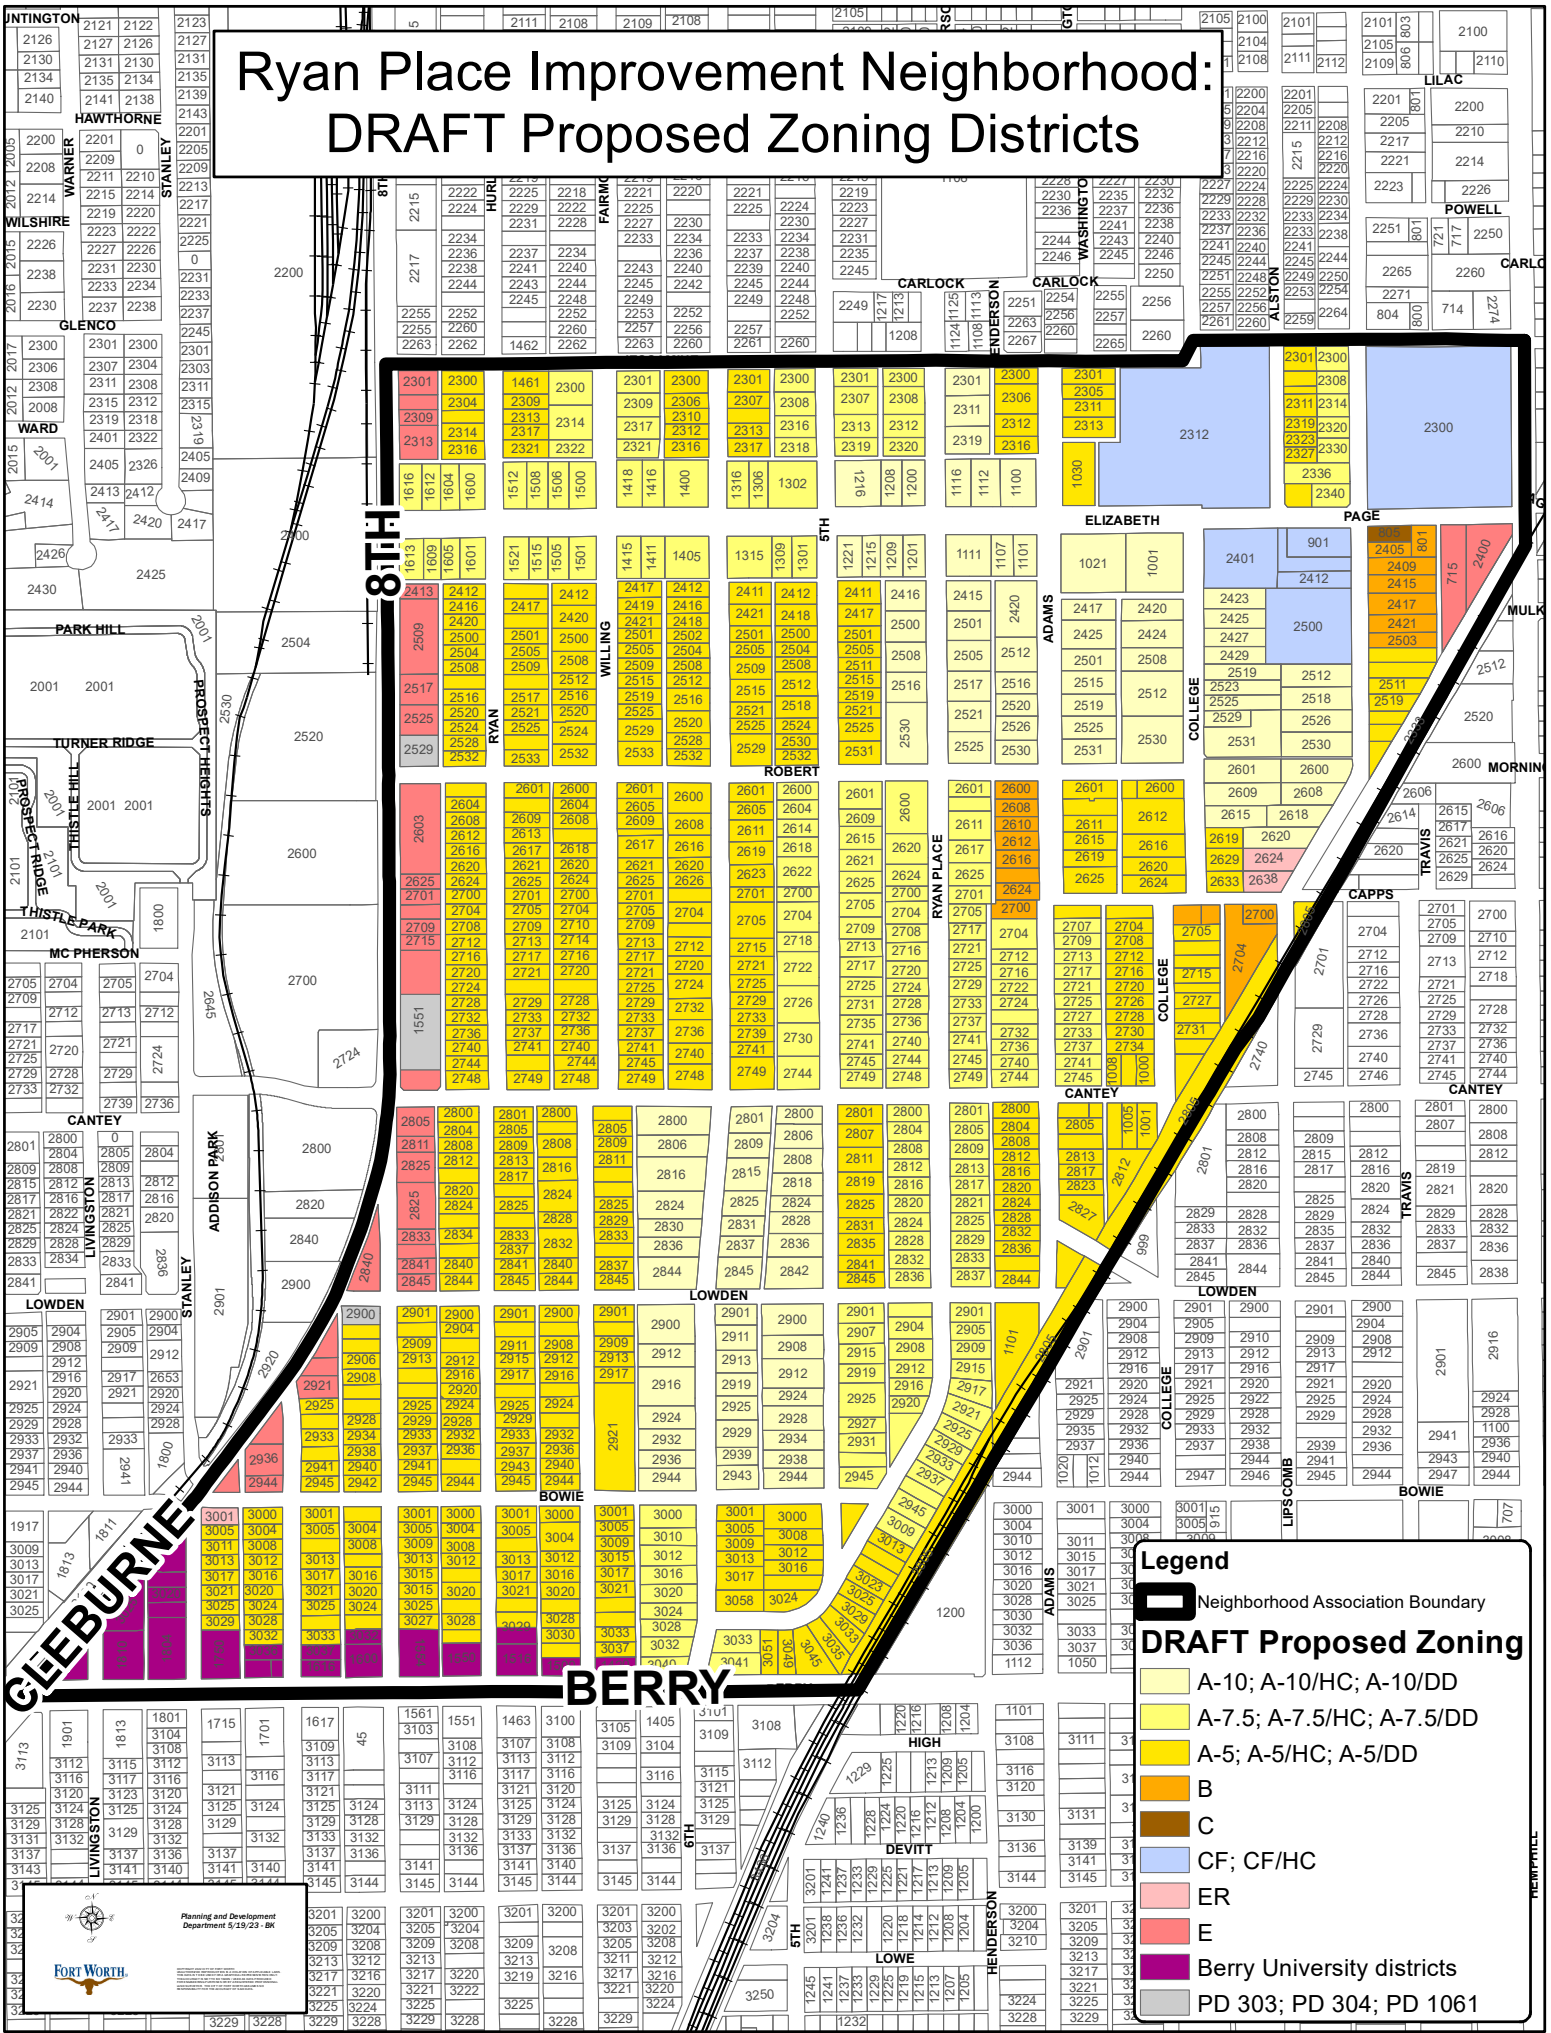

Ryan Place Improvement Neighborhood: DRAFT Proposed Zoning Districts

Legend

- Neighborhood Association Boundary
- A-10; A-10/HC; A-10/DD
- A-7.5; A-7.5/HC; A-7.5/DD
- A-5; A-5/HC; A-5/DD
- B
- C
- CF; CF/HC
- ER
- E
- Berry University districts
- PD 303; PD 304; PD 1061

Planning and Development
Department 5/19/23-BK