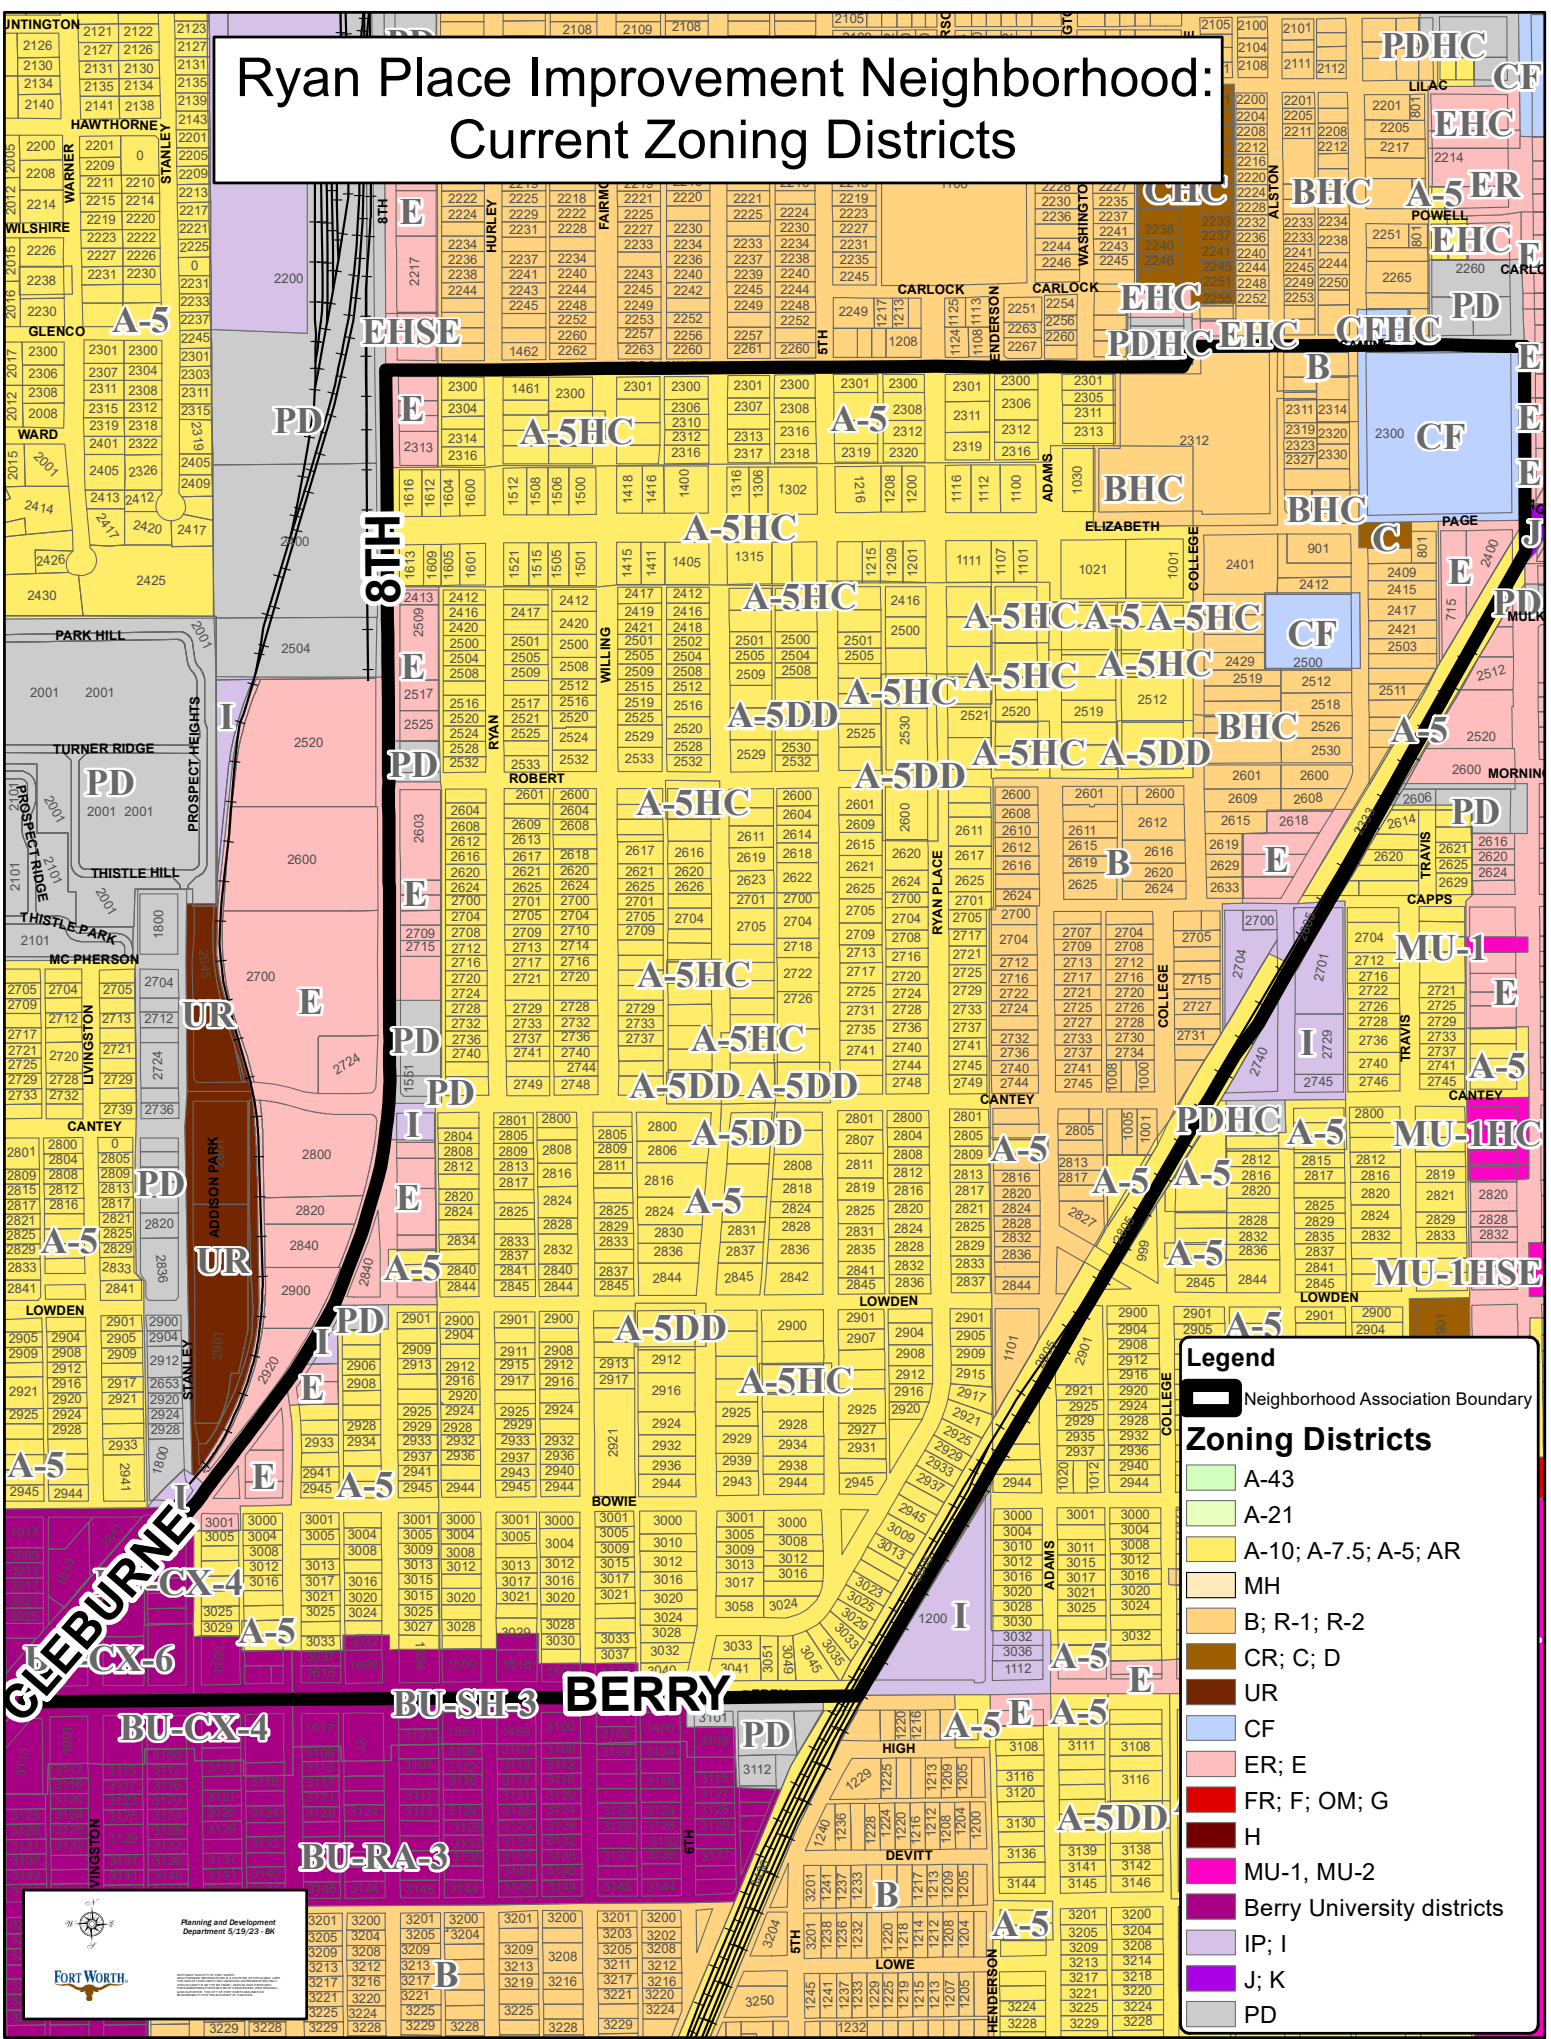

Ryan Place Improvement Neighborhood: Current Zoning Districts

Legend

- Neighborhood Association Boundary

Zoning Districts

- A-43
- A-21
- A-10; A-7.5; A-5; AR
- MH
- B; R-1; R-2
- CR; C; D
- UR
- CF
- ER; E
- FR; F; OM; G
- H
- MU-1, MU-2
- Berry University districts
- IP; I
- J; K
- PD